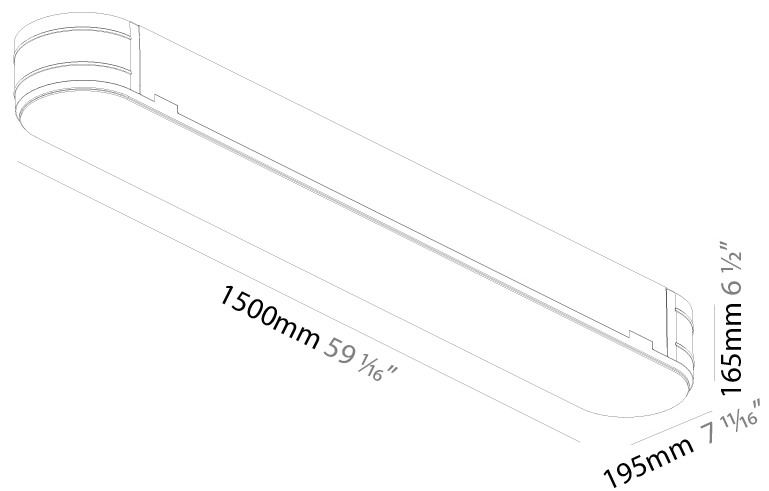

GENERAL

Series: Smoothy
Subseries: Smoothline
Brand: Prolicht
Division: Architectural
Mounting Type: Trimless
Mounting Location: Ceiling
Subcategory: Ambient

PHYSICAL

Shape: Oval
Length (mm): 1500
Length (in): 59 1/16
Width (mm): 195
Width (in): 7 11/16
Depth (mm): 165
Depth (in): 6 1/2
Ceiling Thickness (mm): 10 / 12.5 / 15 / 25 / 30
Ceiling Thickness (in): 3/8 or 1/2 or 9/16 or 1 or 1 3/16
Min. Recessing Depth (mm): 180
Min. Recessing Depth (in): 7 1/16
Light Distribution: Direct
Weight (kg): 9.4
Weight (lbs): 20.68
Diffuser: PMMA - Opal
Fixture Material: Extruded Aluminum / Steel
Cut-out Measurements: 1535mm / 60 7/16" x 230mm / 9 1/16"
Upon Request: Unique Sizes Unique Ceiling Thickness Unique Mounting Depth Spot Inserts

ELECTRICAL

Lamp Type: LED (Zhaga Standard)
Input Wattage (W): 52.5
Total Output Wattage (W): 45
Dimming: [Tri-Mode (Non-Dimming and Phase Dimming (120Vac only) and 0-10V Dimming)](#)
Driver Included: Yes
Driver Location: Integrated
Driver Type: Constant Current - Universal
Driver Class: Class 2
Input Voltage (V): 120 - 277
Constant Current (MA): 500

LED

[Color Temperature (°K): 3000 / 3500 / 4000](#)
Max. Delivered Lumen (lm): 3890 / 4194 / 4280
CRI: >80 CRI
Lamp Life (hrs): 50000
Upon Request: RGB-W Tunable White Special Color Temperature CRI90

OPTICAL

RATINGS AND CERTIFICATIONS

Certified By: Certified for North American Standards
IP rating: IP20

PROJECT
TYPE
SPECIFIER
QUANTITY
DATE

1535mm x 230mm
60 7/16" x 9 1/16"

10 | 12 1/2 | 15 | 25 | 30mm
3/8" | 1/2" | 9/16" | 1" | 1 3/16"