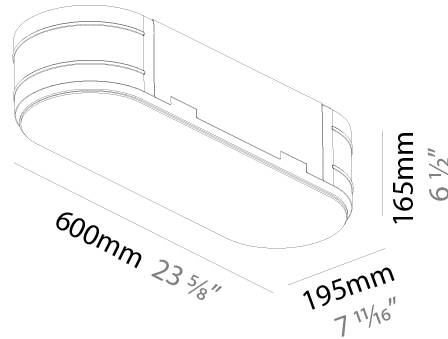

PHYSICAL

| |
|---|
| Shape: Oval |
| Length (mm): 930 |
| Length (in): 36 5/8 |
| Width (mm): 200 |
| Width (in): 7 7/8 |
| Height (mm): 120 |
| Height (in): 4 3/4 |
| Max. Overall Height (mm): 2120 |
| Max. Overall Height (in): 82 1/2 |
| Light Distribution: Direct |
| Weight (kg): 6.973 |
| Weight (lbs): 15.34 |
| Diffuser: PMMA - Opal or Micro-Prism |
| Fixture Finish: SSR / BKV / CWI / CRY / HAB / UFT / ITA / RUA / FTG / MYG / LOD / PUS / FRO / FUP / KIA / POP / BLS / SPG / MEY / GOH / GUM / CHC / COM / ABZ / JAG / OBR / MOS / ROR |
| Fixture Material: Extruded Aluminum / Steel |
| Cable Details: 2000mm / 78 3/4" |

GENERAL

Series: Smoothy
 Subseries: Smoothline
 Brand: Prolicht
 Division: Architectural
 Mounting Type: Surface
 Mounting Location: Ceiling
 Subcategory: Ambient

PHYSICAL

Shape: Oval
 Length (mm): 630
 Length (in): 24 ¹³/₁₆
 Width (mm): 200
 Width (in): 7 ⁷/₈
 Height (mm): 120
 Height (in): 4 ³/₄
 Light Distribution: Direct
 Weight (kg): 3.403
 Weight (lbs): 7.49
 Diffuser: PMMA - Opal or Micro-Prism
 Fixture Finish: SSR / BKV / CWI / CRY / HAB / UFT / ITA / RUA / FTG / MYG / LOD / PUS / FRO / FUP / KIA / POP / BLS / SPG / MEY / GOH / GUM / CHC / COM / ABZ / JAG / OBR / MOS / ROR
 Fixture Material: Extruded Aluminum / Steel

PHYSICAL

| |
|---|
| Shape: Oval |
| Length (mm): 1230 |
| Length (in): 48 7/16 |
| Width (mm): 200 |
| Width (in): 7 7/8 |
| Height (mm): 120 |
| Height (in): 4 3/4 |
| Light Distribution: Direct |
| Diffuser: PMMA - Opal or Micro-Prism |
| Fixture Finish: SSR / BKV / CWI / CRY / HAB / UFT / ITA / RUA / FTG / MYG / LOD / PUS / FRO / FUP / KIA / POP / BLS / SPG / MEY / GOH / GUM / CHC / COM / ABZ / JAG / OBR / MOS / ROR |
| Fixture Material: Extruded Aluminum / Steel |

OPTICAL

RATINGS AND CERTIFICATIONS

Certified By: Certified for North American Standards
 IP rating: IP20

| |
|-----------|
| PROJECT |
| TYPE |
| SPECIFIER |
| QUANTITY |
| DATE |

635mm x 230mm
25" x 9 1/16"